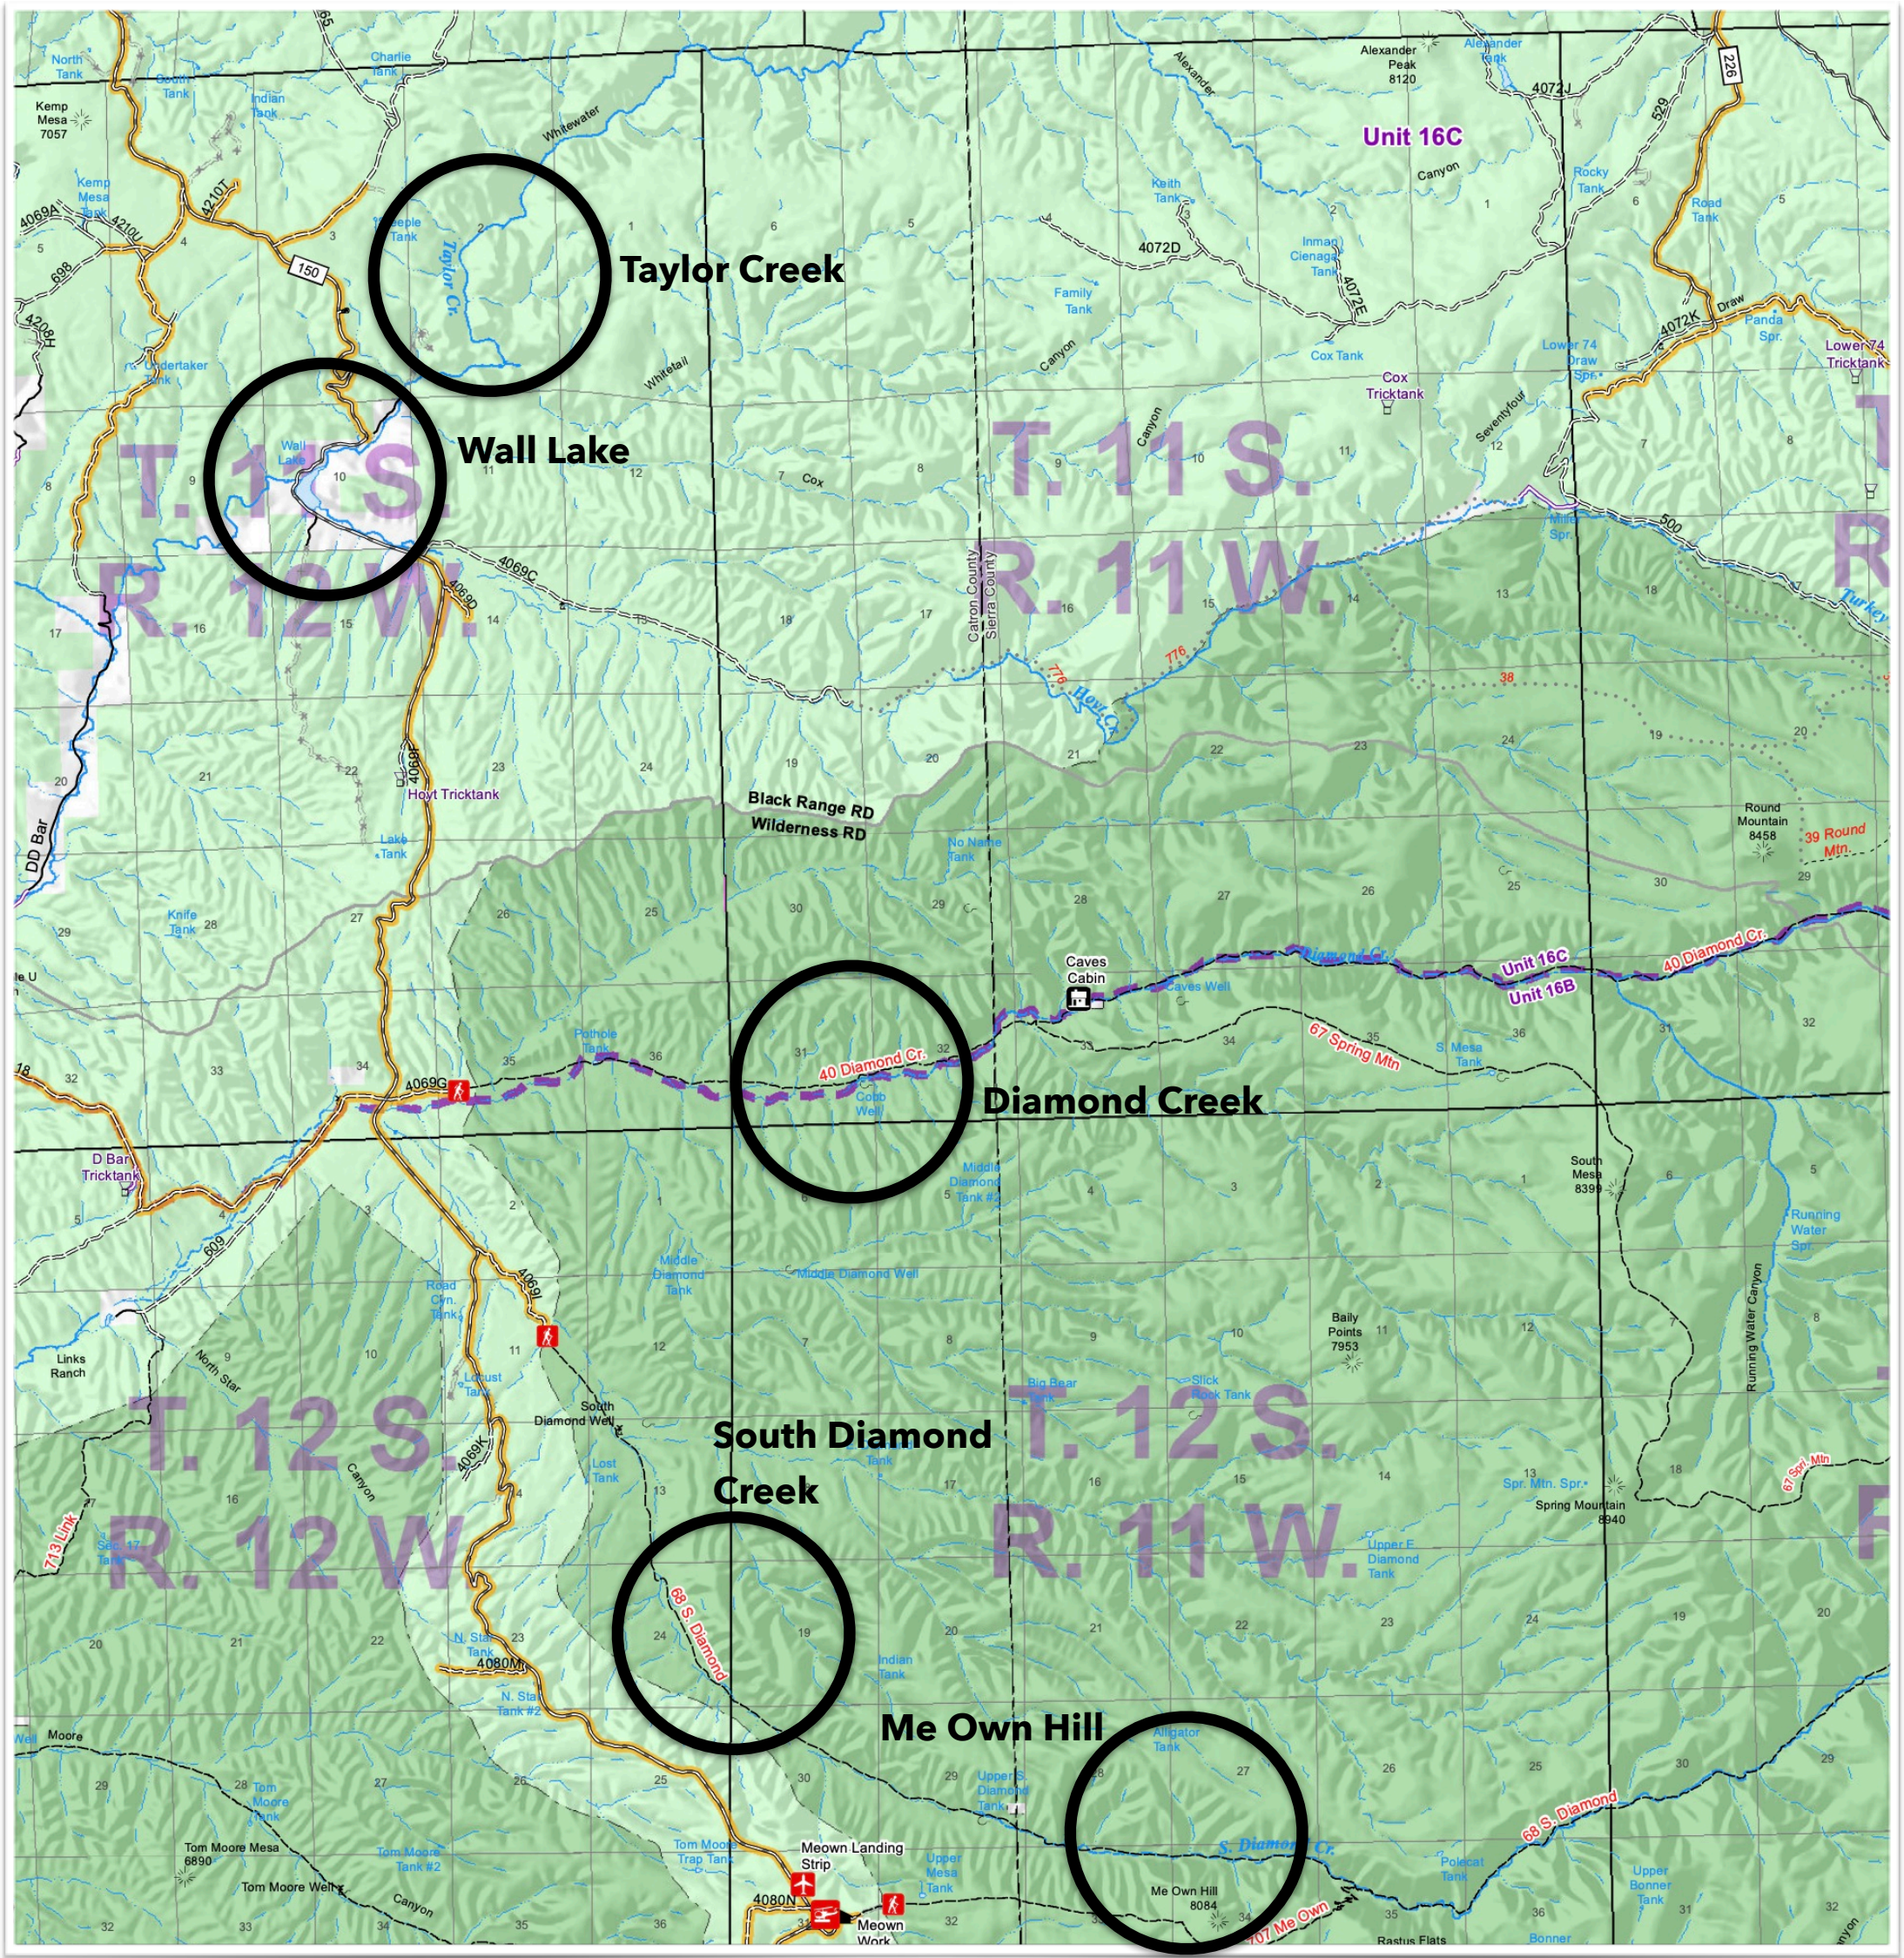

Map 1. North end of North Star Road on the west side of the northwest section of the Black Range.

McKnight Cabin and McKnight Canyon Road: As is obvious in the McKnight Spring road video, the road from NM-35 up to McKnight Cabin can be long and rough. P. C. Tonne (1999-2010), W. R. Norris (2007-2018), Russ Kleinman (2009-2018), D. H. Pellissior (1971-1974), and K. Kindscher (2007-2016) collected here.

Aspen Canyon: Among the people who collected in this canyon was C. R. (Bob) Hutchins (1980-1990) and Paul Boucher (1993).

MAP 3

Map 3 covers the NM-152 corridor, the major east-west road across the Black Range and the middle section of the Black Range Crest Trail. These two features (the road and the trail) provide access to many hiking (and thus plant viewing) areas in the Black Range.