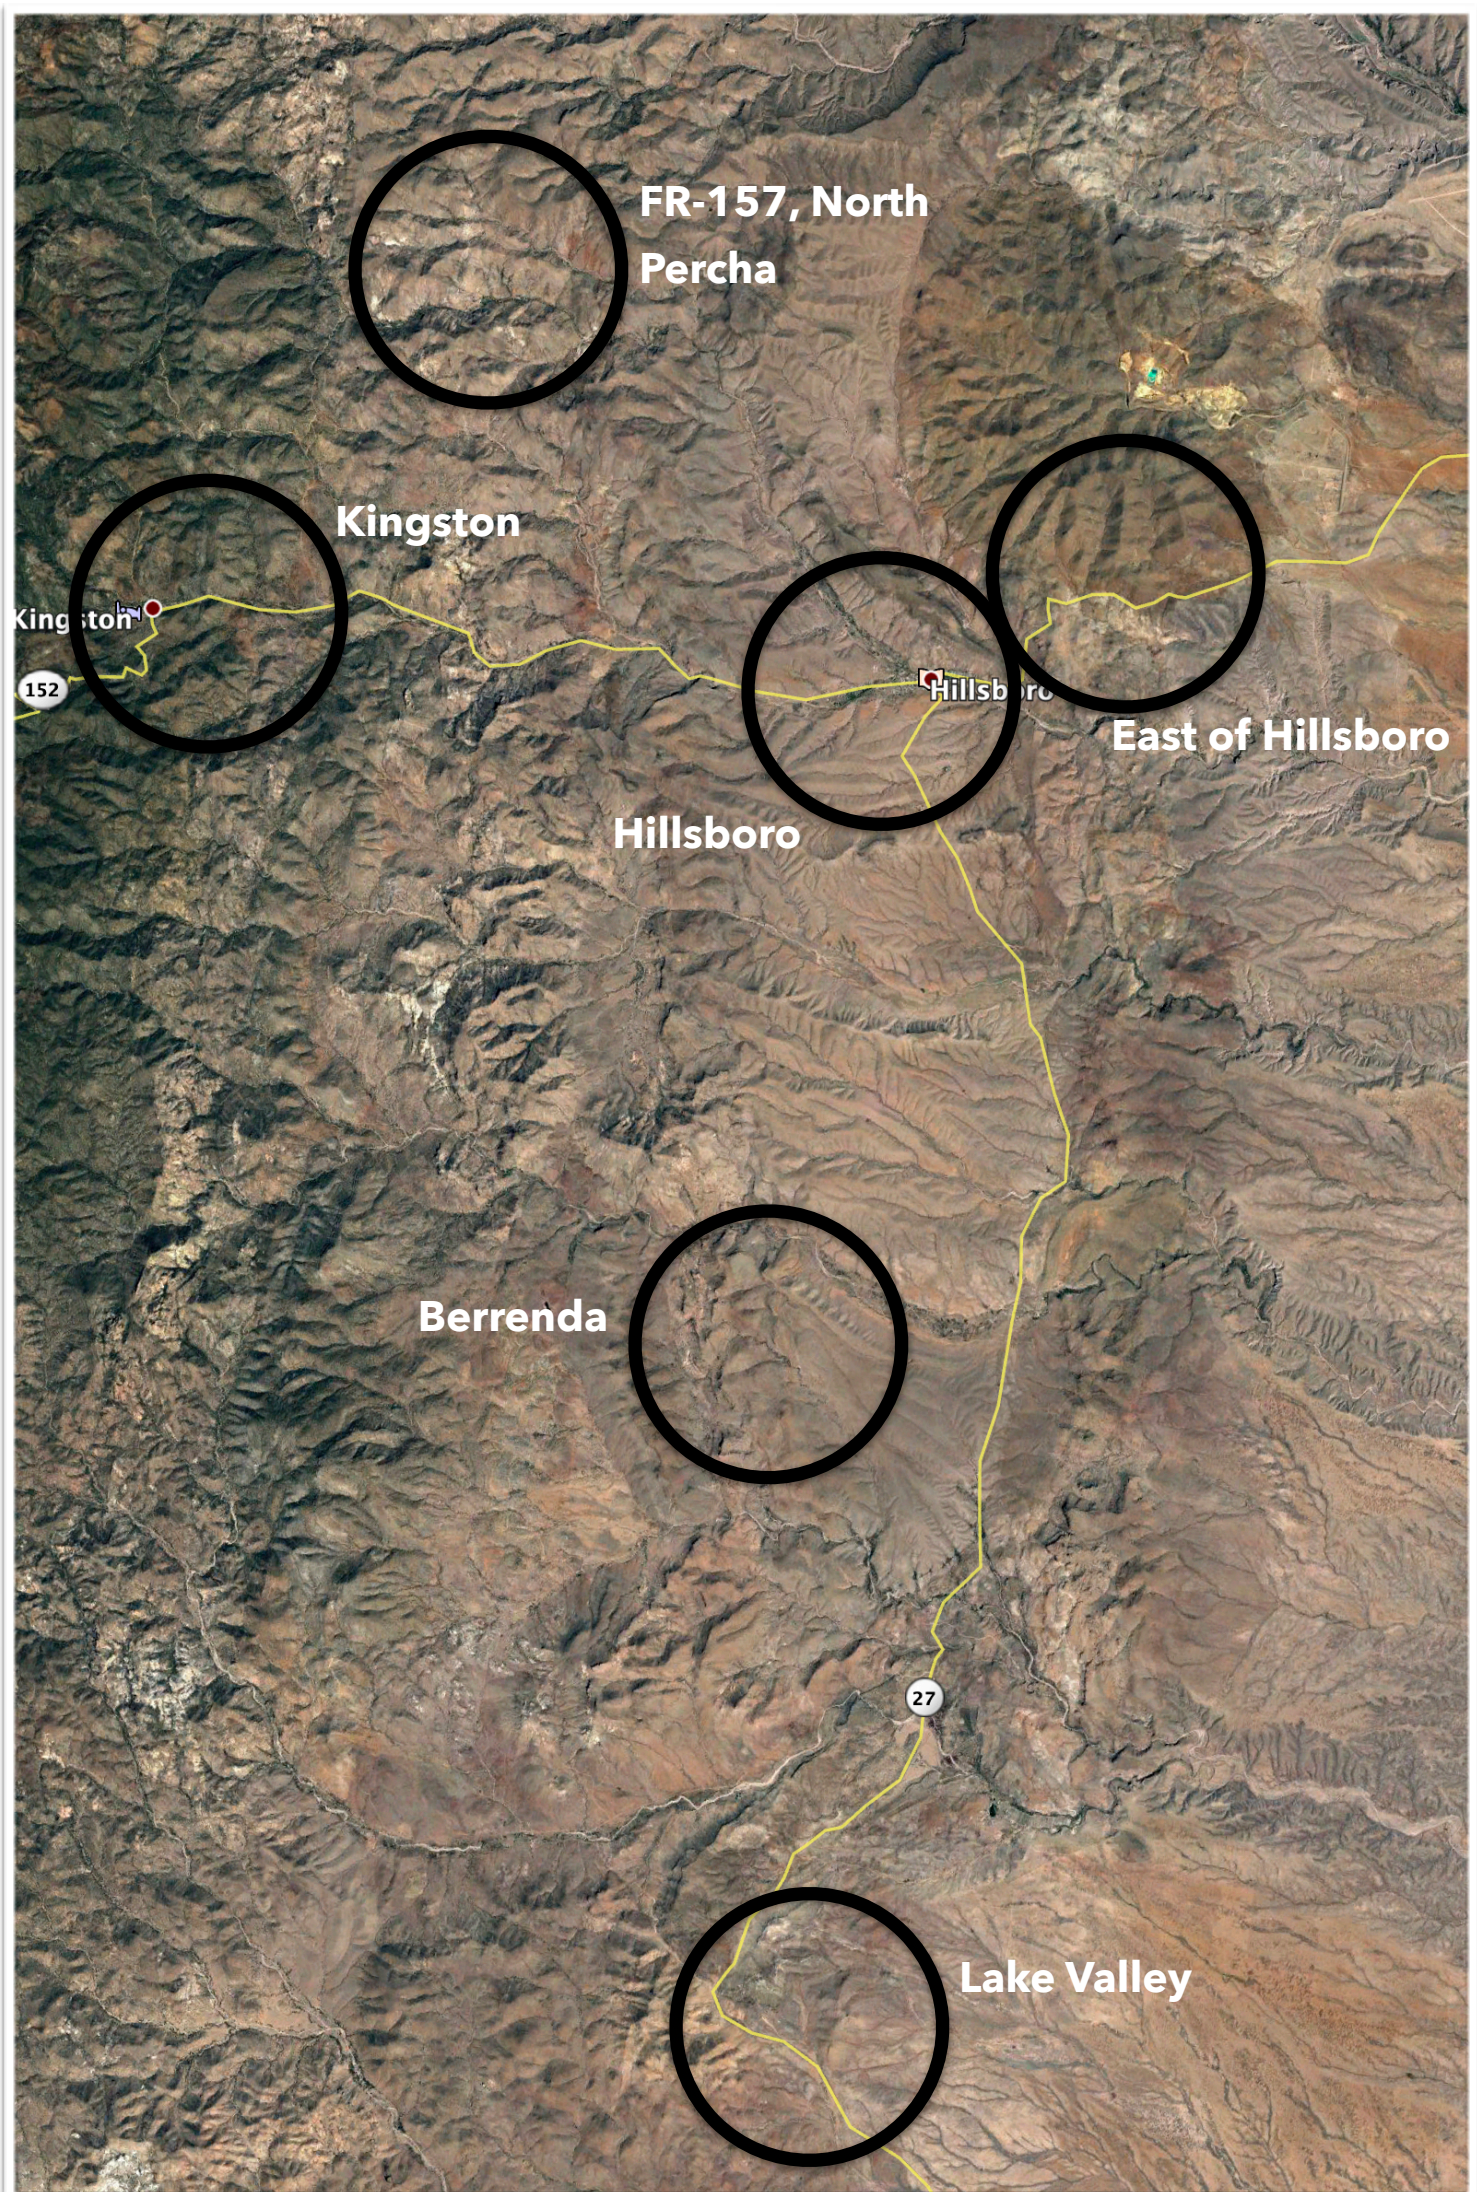

Fluorite Ridge/Pony Hills: Along with Frying Pan Canyon, this site hosts some of the best petroglyphs in southern New Mexico. H. J. Dittmer collected plant specimens at this site.

Frying Pan Canyon, Cooke's Spring, Massacre Pass: This area is steeped in history with the pass and Cooke's Spring being the anchors for most of the early travel in this area. Jack Carter (1991-2009) collected here.

Cooke's Peak: J. T. Columbus (1987), S. Munoz (1987), and J. P. Hubbard (1978-1980) are some of the individuals who collected specimens in this area.

MAP 5

Access to the area covered in this map is provided by NM-27 (N and S), NM-152 (E and W), and FR 157 (N and S - a.k.a. North Percha Road). Road videos for the area are as follows:

- [Hillsboro to Kingston;](#)
- [NM-152 to Carbonate Creek, FR-157;](#)
- [Hillsboro to Nutt (NM-27);](#)
- [East of Hillsboro to Hillsboro;](#)
- [Warm Springs Canyon;](#)
- [Road to Andrews;](#)
- [Hillsboro to Lake Valley;](#) and
- [Tierra Blanca Road.](#)

The [Walks In the Black Range](#) page on the Black Range website has links to downloadable trail guides to the area.

Lake Valley: This old mining town is rich in mining-history. The areas around town, including places like Apache Hill

Map 5: Ranging from Lake Valley to the south to Forest Road 157 in the north this map takes in many collecting areas which are readily accessed.

about a mile north have been rich areas for plants as well as silver. R. C. Jackson (1952-1962), H. D. D. Ripley (1953), Robert Sivinski (1993-2018), and M. G. Beals (1904-1914) all collected plants in this area.

Berrenda: The foothills, low desert, and trails up to the Black Range Crest provide a wide variety of habitats to explore. Kenneth D. Heil (1998-2012), O. B. Metcalfe (1901-1905), and William R. Chapline, Jr. (1914-1916) collected in this area.