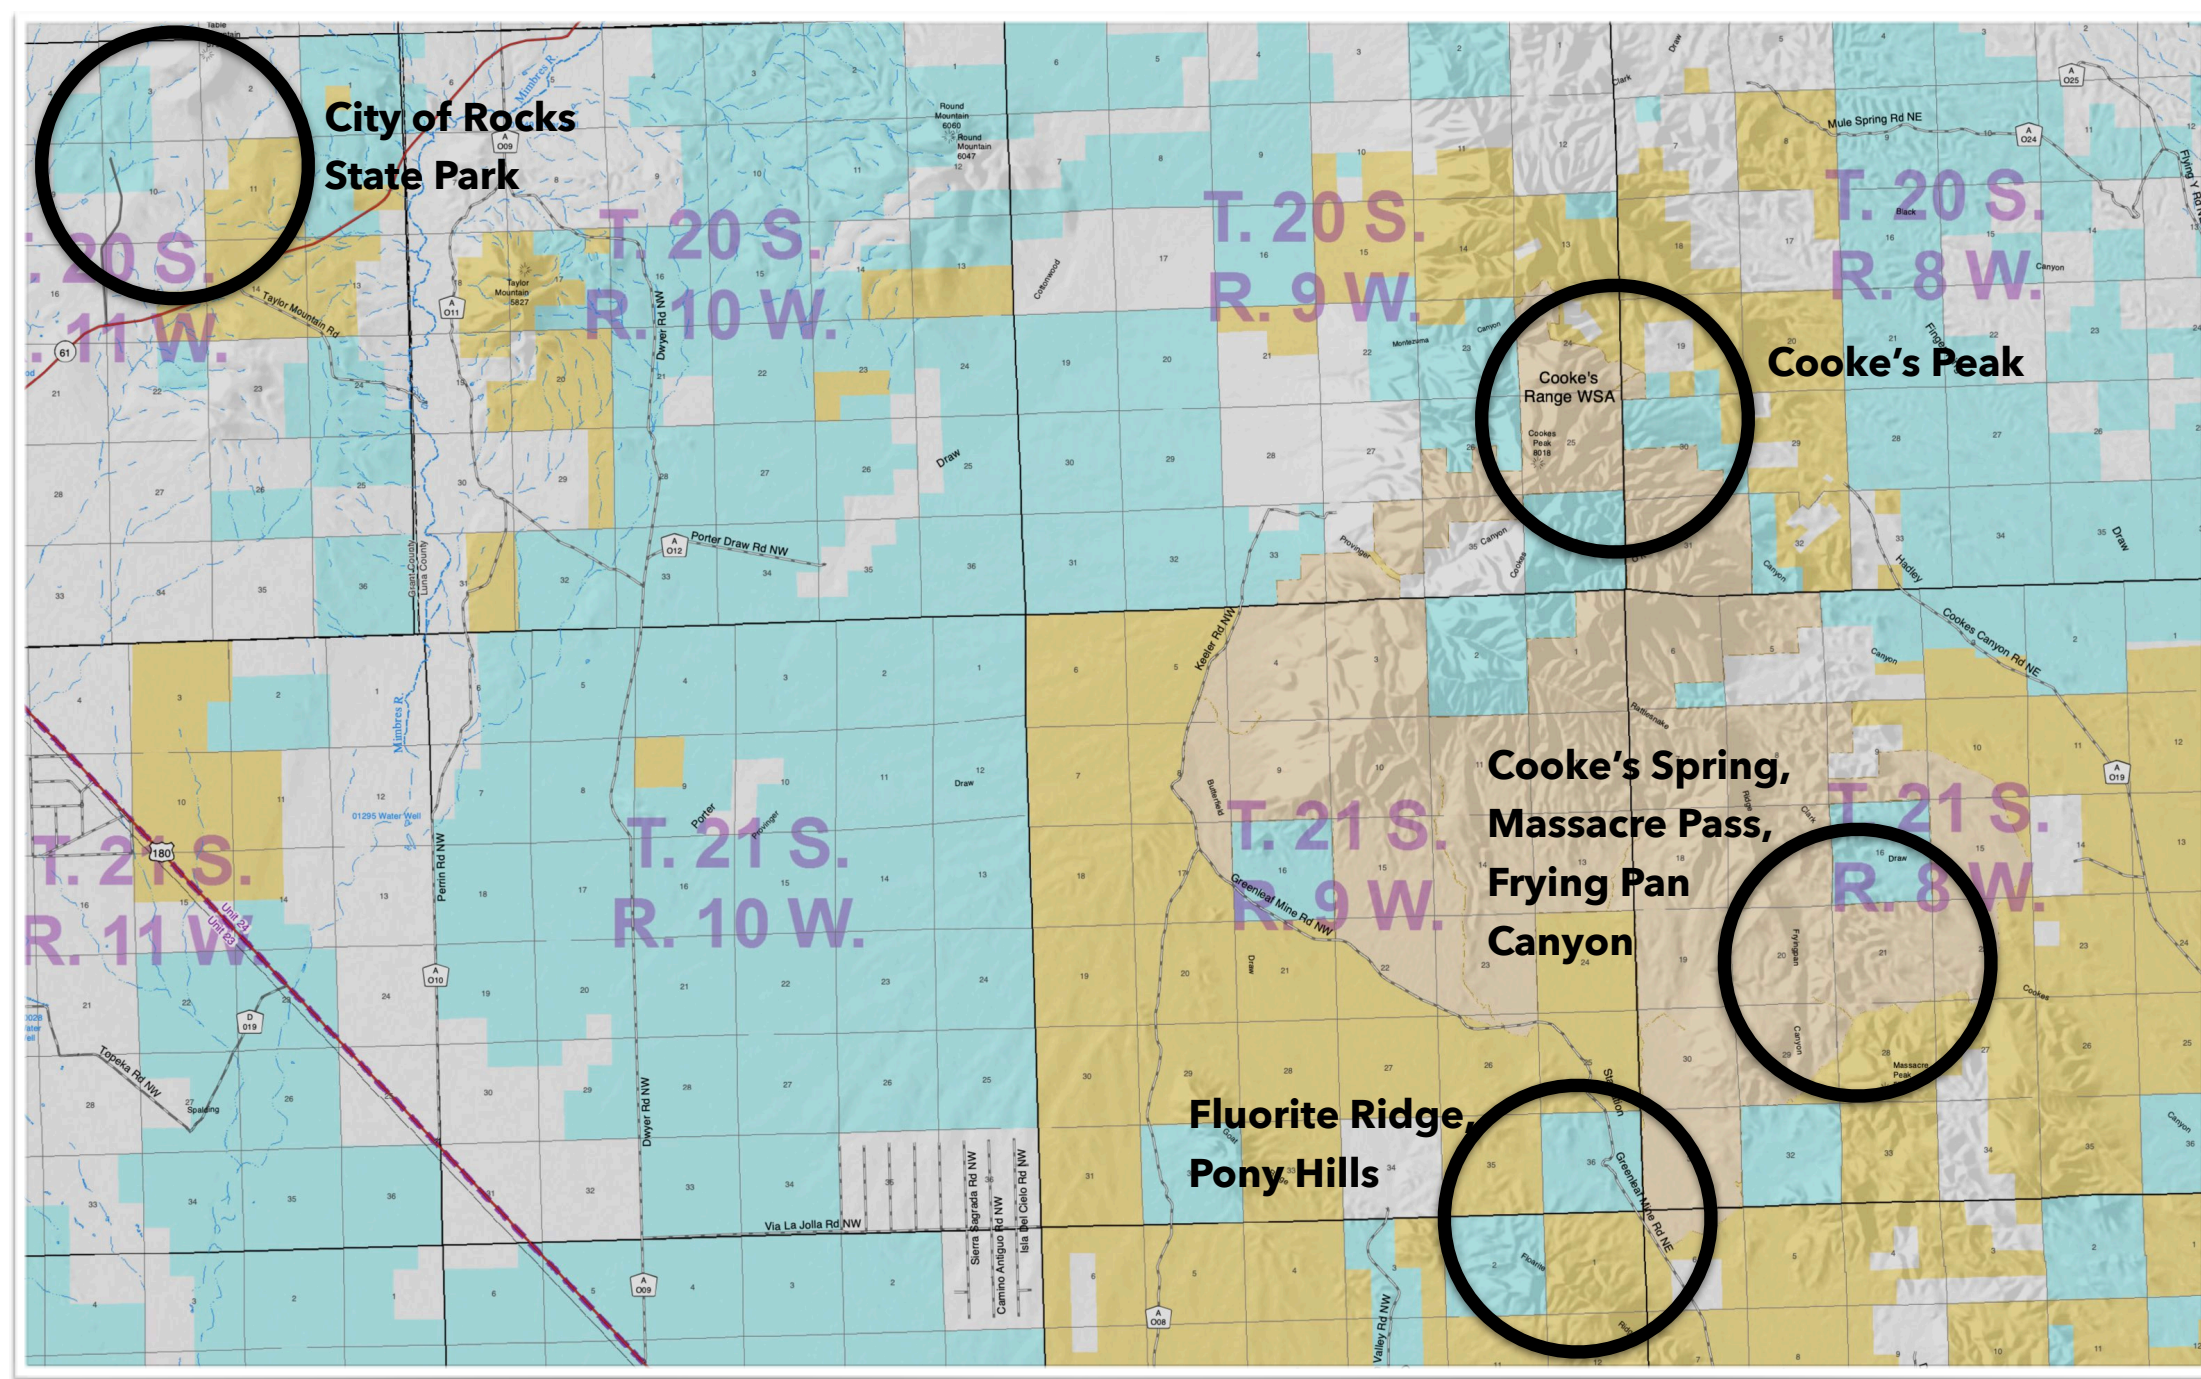

Gallinas Canyon (Upper and Lower Gallinas Campgrounds): Richard D. Worthington (1983-1998), R. Fletcher (1977-1985), David M. Studhalter (1934), Robert Sivinski (1993-2018), T. K. Todsén (1969), Russ Kleinman (2009-2018), K. Blisard (2011-2018), and Tim Thibault (2016) are some of the individuals who have collected in this area.

Royal John Mine Road: The Royal John Mine Road starts on NM-61 along the Mimbres River and climbs eastward to the (among other places) upper reaches of Silver Creek. G. Rink (2016) collected in this area.

San Lorenzo: Raymond C. Jackson, Eugene M. Jercinovic (2009-2010), Robert C. Sivinski (1993-2018), Charles W. Irish (1878), R. D. Worthington (1983-1998), and Kenneth D. Heil (1998-2012) are some of those who have collected in this area. San Lorenzo is a small community on the Mimbres River and offers a variety of habitats to explore.

MAP 4

Access to the area covered by this map is primarily from NM-61 (for City of Rocks State Park and Dwyer Road) and NM-26 (for Fluorite Ridge, Frying Pan Canyon, and Cooke's Peak). Road videos are provided for the following routes:

- [Dwyer Road](#);
- [NM-61, City of Rocks to San Lorenzo](#);
- [Pony Hills (Fluorite Ridge)](#);
- [Frying Pan Canyon](#);
- [Fort Cummings](#); and
- [Cooke's Peak](#).

There are also several trail descriptions in "[Walks In The Black Range](#)" which cover access at roads end.

Map 4. The southern part of the Black Range (Cooke's Range, Fluorite Ridge, and City of Rocks State Park) is lower in elevation and thus a somewhat different flora.