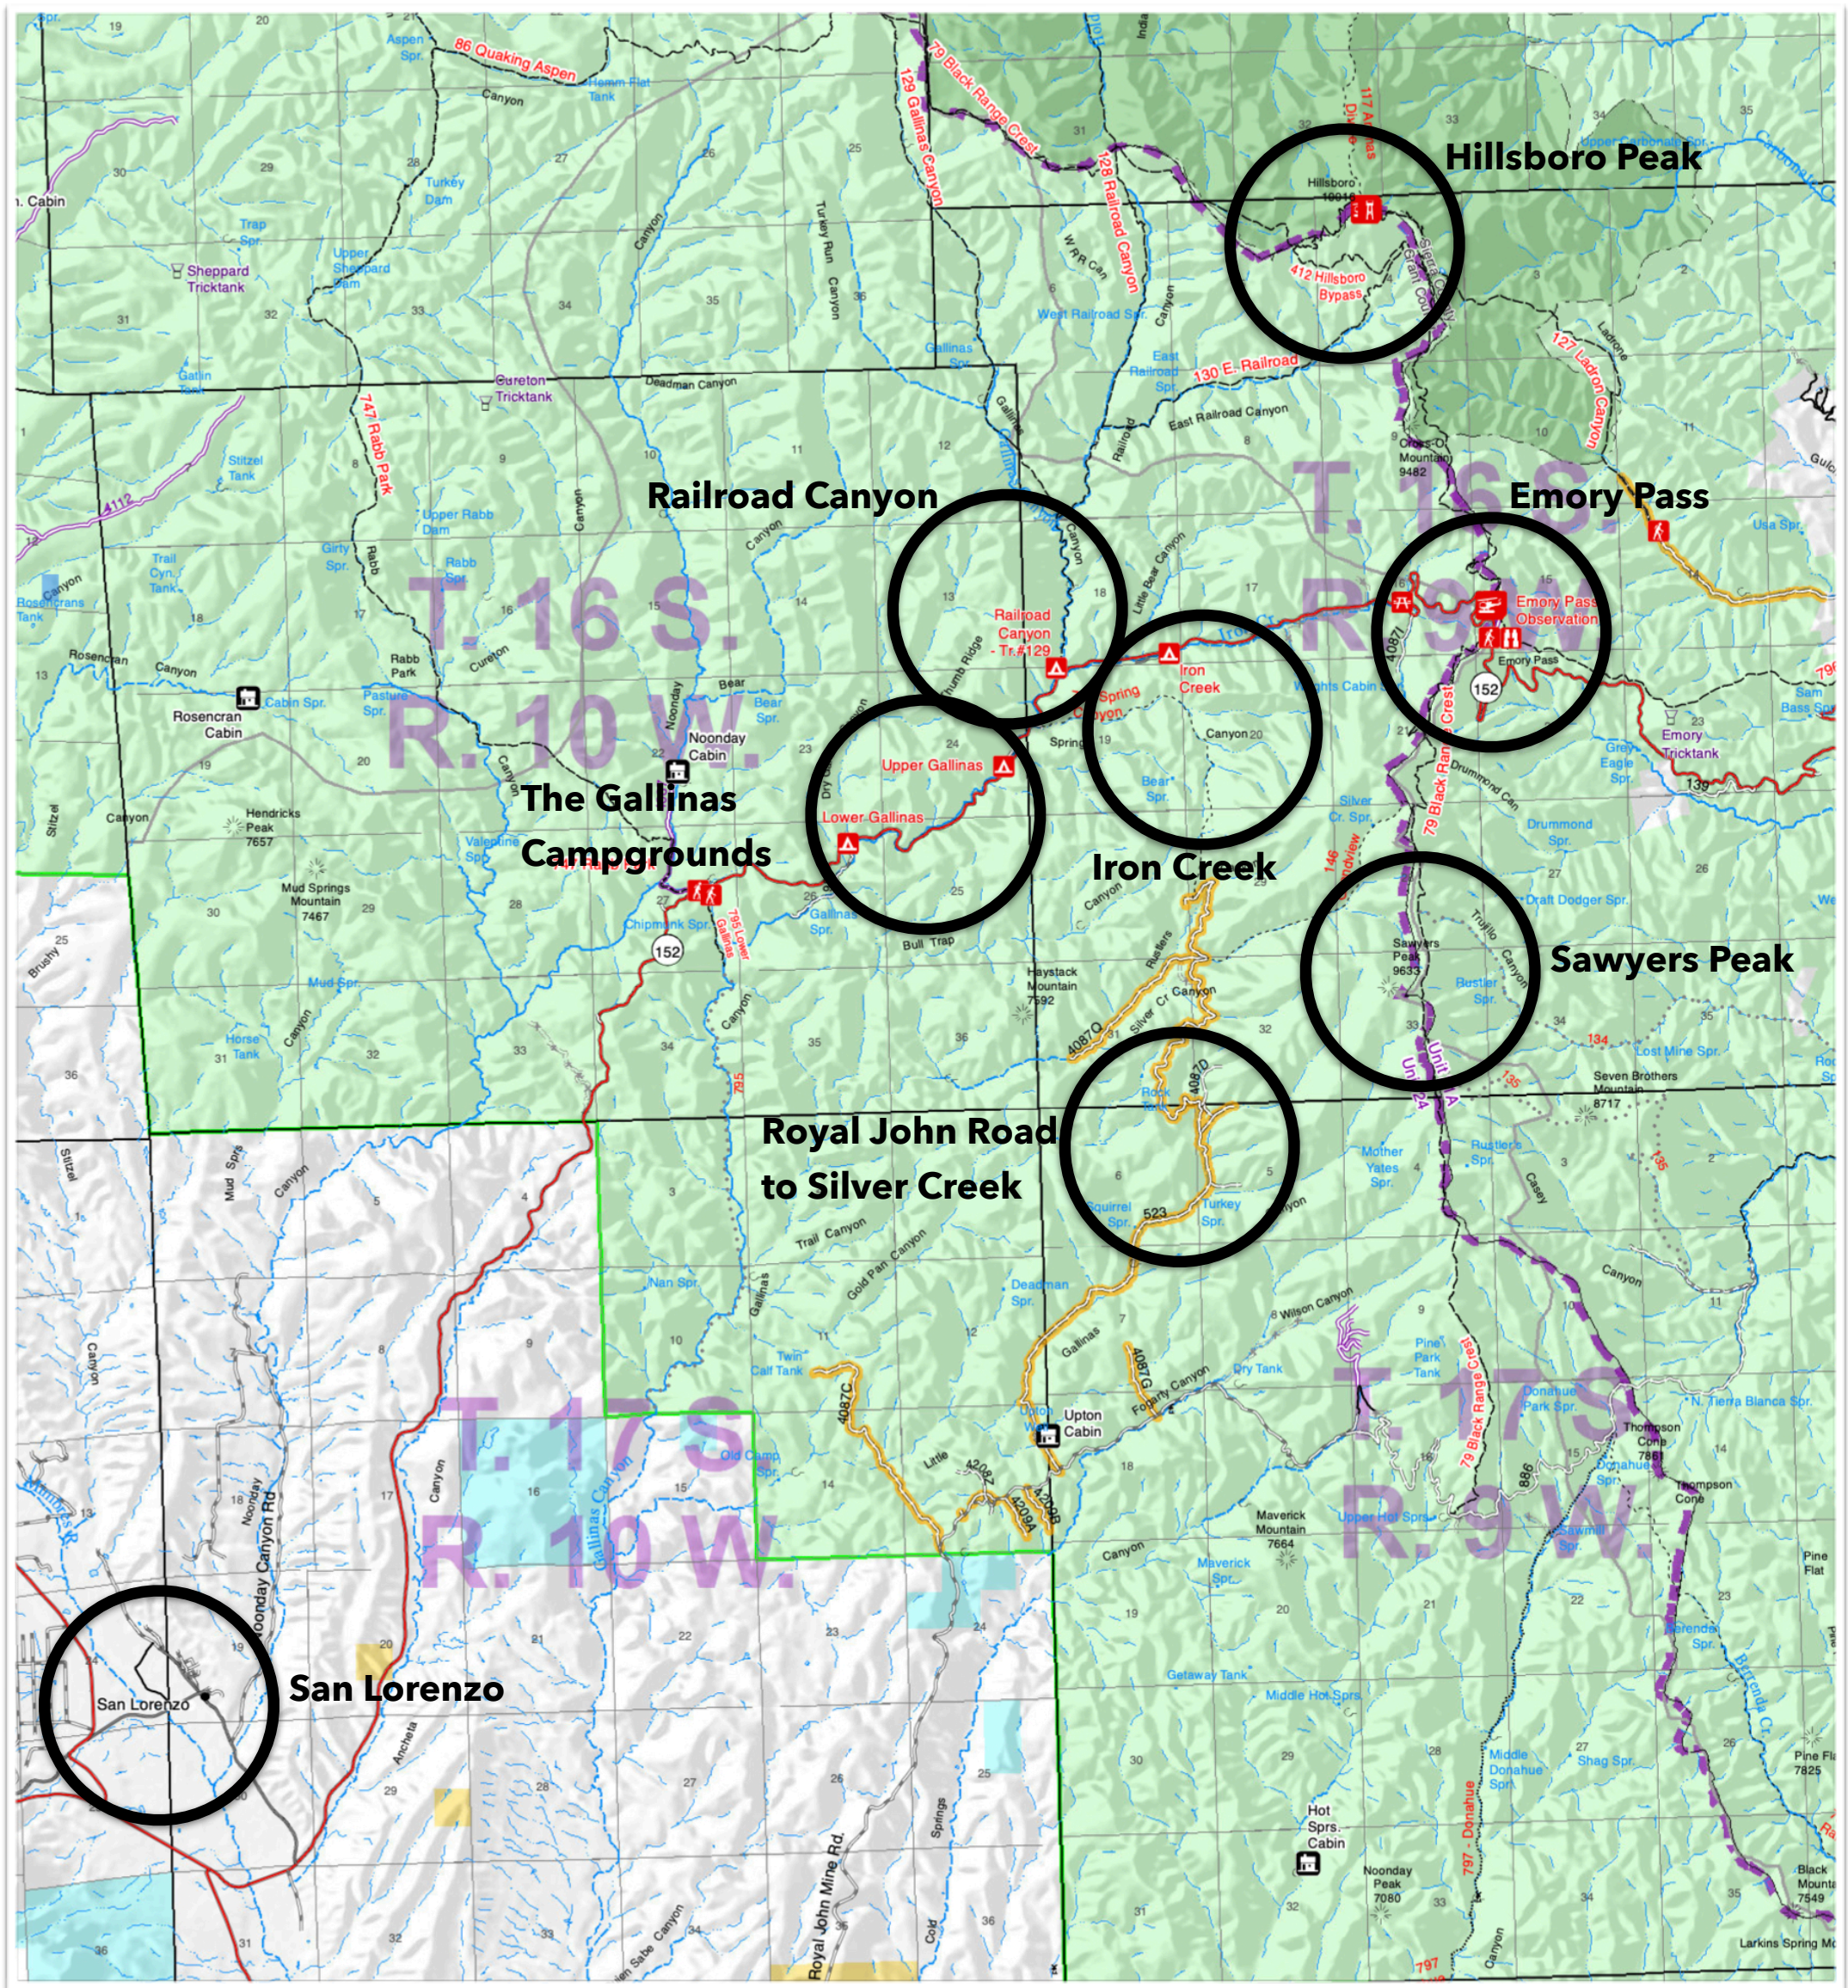

- [Kingston to Emory Pass;](#)
- [Emory Pass to San Lorenzo;](#) and
- [Royal John Mine Road.](#)

Access to many of these areas is provided by trails covered in "[Walks in the Black Range](#)".

Hillsboro Peak: The most typical approach to Hillsboro Peak is along the Black Range Crest Trail from Emory Pass. This walk passes through a variety of habitats and provides

Railroad Canyon: Railroad Canyon is one of the most popular areas in the Black Range. The walk from the campground to the first fork is properly called the Gallinas Trail. At the fork, the Gallinas trail turns west and then northwest. The trail up Railroad Canyon continues to another fork, straight north to Holden Prong Saddle. The